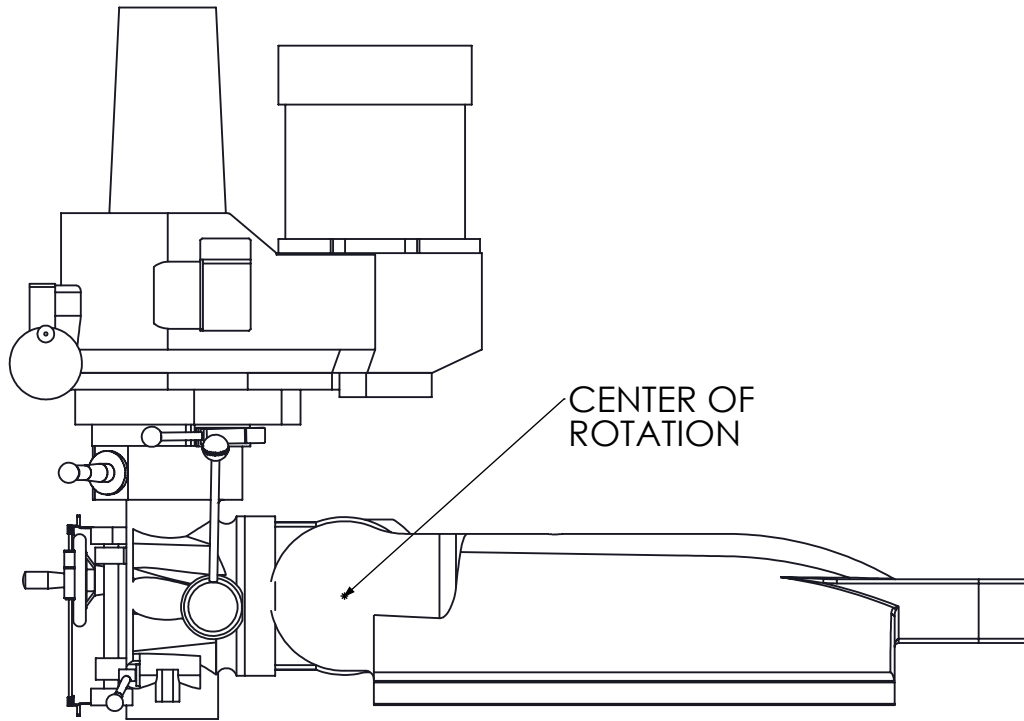

TABLE SIZE:
9in X 49in
229mm X 1245mm

X-AXIS TRAVEL
32.7in [831mm]

RAM TRAVEL
15.35in [390mm]

Y-AXIS TRAVEL
12in [305mm]

SIDE VIEW

45 DEGREE TILT
BACK TO FRONT

45 DEGREE TILT
FRONT TO BACK

NOTE: DUE TO CENTER OF ROTATION SPINDLE FACE WILL MOVE ABOVE OR BELOW

FRONT VIEW

45 DEGREE TILT
CENTER TO LEFT

45 DEGREE TILT
CENTER TO RIGHT