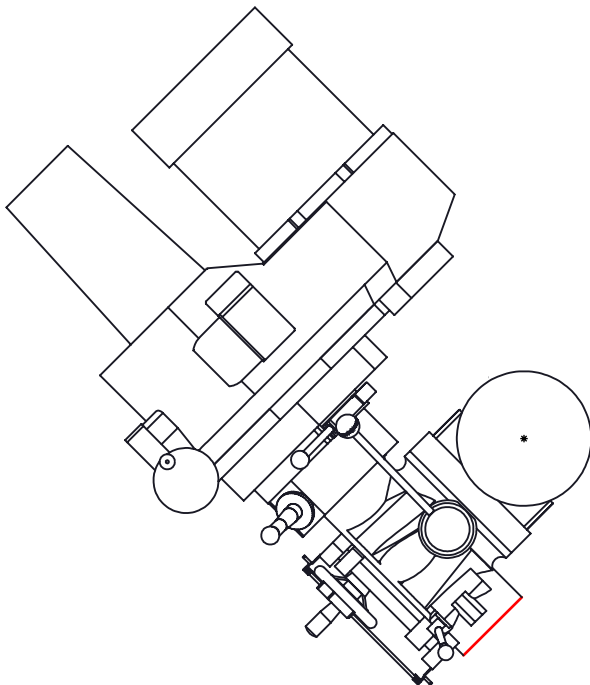

TABLE SIZE:
9in X 49in
229mm X 1245mm

X-AXIS TRAVEL
32.7in [831mm]

RAM TRAVEL
15.35in [390mm]

Y-AXIS TRAVEL
12in [305mm]

SIDE VIEW

45 DEGREE TILT
BACK TO FRONT

45 DEGREE TILT
FRONT TO BACK

NOTE: DUE TO CENTER OF ROTATION SPINDLE FACE WILL MOVE ABOVE OR BELOW

FRONT VIEW

45 DEGREE TILT
CENTER TO LEFT

45 DEGREE TILT
CENTER TO RIGHT