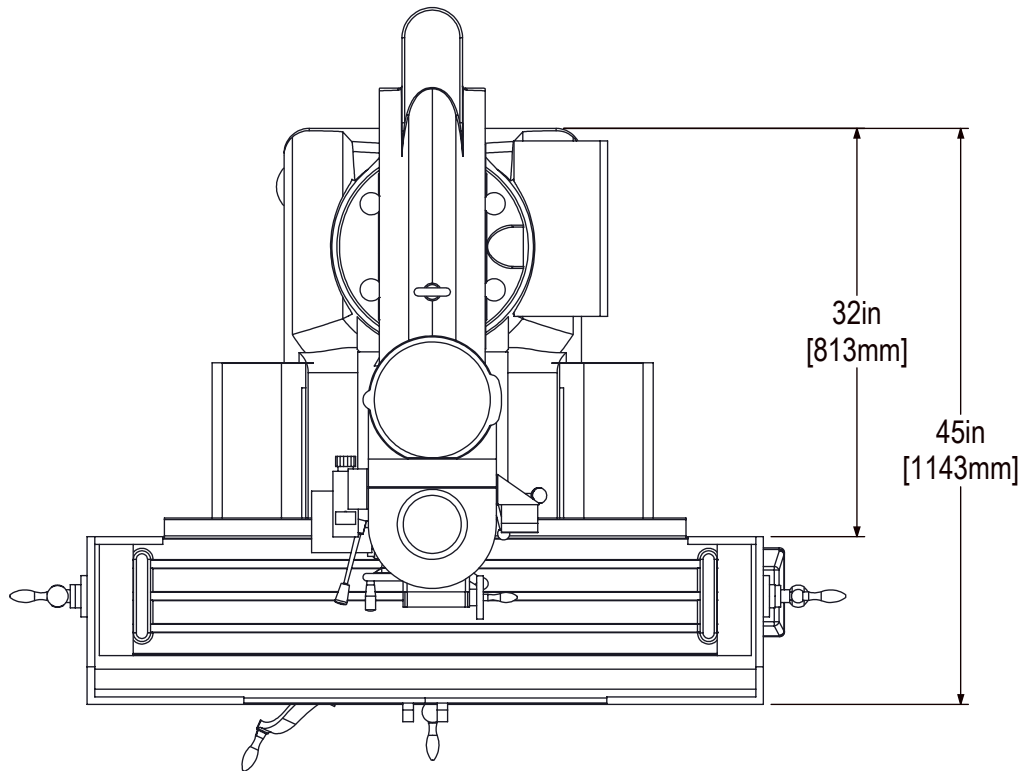

TABLE SIZE:
9in X 49in
229mm X 1245mm

X-AXIS TRAVEL
32.7in [831mm]

RAM TRAVEL
15.35in [390mm]

Y-AXIS TRAVEL
12in [305mm]

SIDE VIEW

45 DEGREE TILT
BACK TO FRONT

45 DEGREE TILT
FRONT TO BACK

NOTE: DUE TO CENTER OF ROTATION SPINDLE FACE WILL MOVE ABOVE OR BELOW

FRONT VIEW

45 DEGREE TILT
CENTER TO LEFT

45 DEGREE TILT
CENTER TO RIGHT