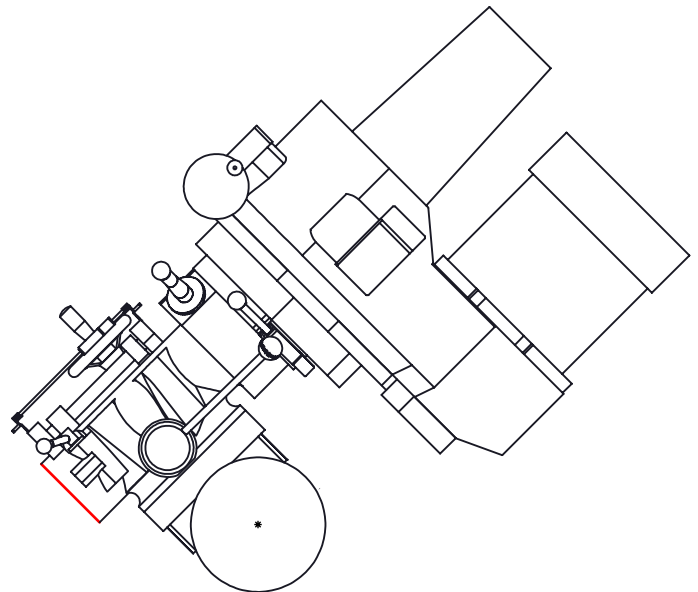

TABLE SIZE:
9in X 49in
229mm X 1245mm

X-AXIS TRAVEL
32.7in [831mm]

RAM TRAVEL
15.35in [390mm]

Y-AXIS TRAVEL
12in [305mm]

SIDE VIEW

45 DEGREE TILT
BACK TO FRONT

45 DEGREE TILT
FRONT TO BACK

NOTE: DUE TO CENTER OF ROTATION SPINDLE FACE WILL MOVE ABOVE OR BELOW

FRONT VIEW

45 DEGREE TILT
CENTER TO LEFT

45 DEGREE TILT
CENTER TO RIGHT