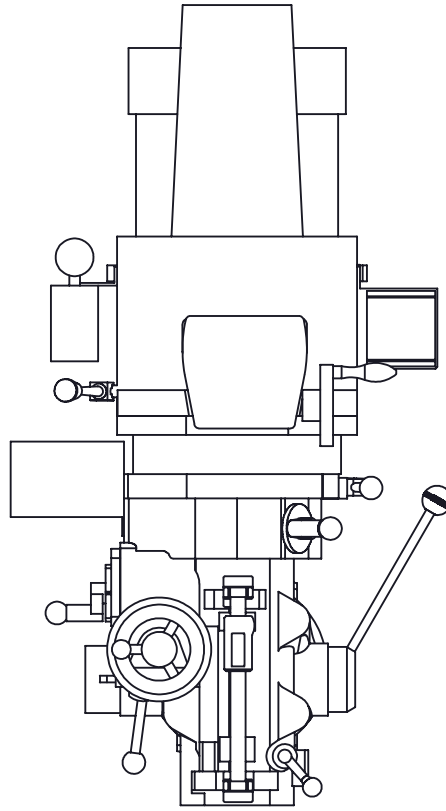

TABLE SIZE:
9in X 49in
229mm X 1245mm

X-AXIS TRAVEL
32.7in [831mm]

RAM TRAVEL
15.35in [390mm]

Y-AXIS TRAVEL
12in [305mm]

SIDE VIEW

45 DEGREE TILT
BACK TO FRONT

45 DEGREE TILT
FRONT TO BACK

NOTE: DUE TO CENTER OF ROTATION SPINDLE FACE WILL MOVE ABOVE OR BELOW

FRONT VIEW

45 DEGREE TILT
CENTER TO LEFT

45 DEGREE TILT
CENTER TO RIGHT