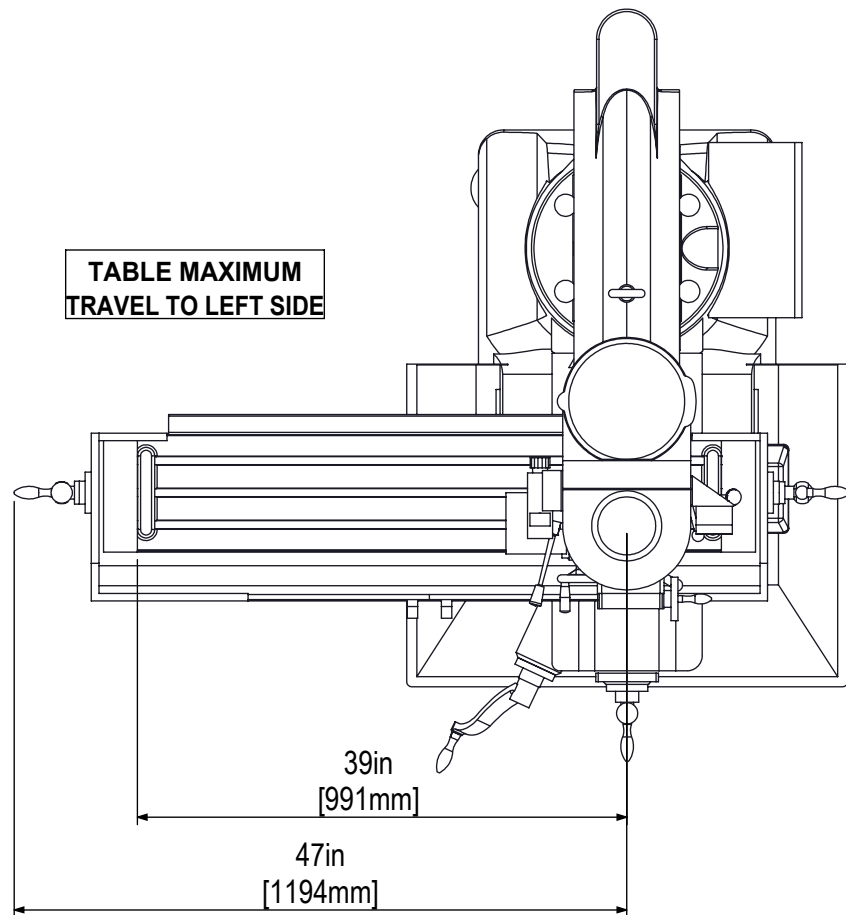

TABLE SIZE:
9in X 49in
229mm X 1245mm

X-AXIS TRAVEL
32.7in [831mm]

RAM TRAVEL
15.35in [390mm]

Y-AXIS TRAVEL
12in [305mm]

SIDE VIEW

45 DEGREE TILT
BACK TO FRONT

45 DEGREE TILT
FRONT TO BACK

NOTE: DUE TO CENTER OF ROTATION SPINDLE FACE WILL MOVE ABOVE OR BELOW

FRONT VIEW

45 DEGREE TILT
CENTER TO LEFT

45 DEGREE TILT
CENTER TO RIGHT