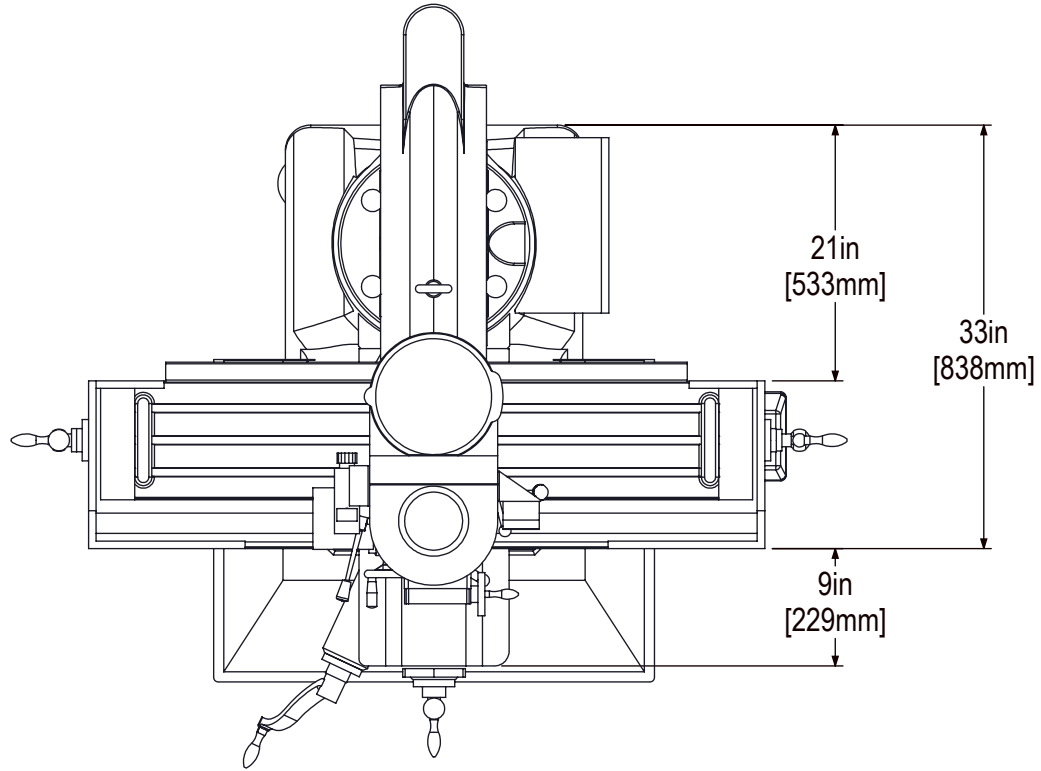

TABLE SIZE:
9in X 49in
229mm X 1245mm

X-AXIS TRAVEL
32.7in [831mm]

RAM TRAVEL
15.35in [390mm]

Y-AXIS TRAVEL
12in [305mm]

SIDE VIEW

45 DEGREE TILT
BACK TO FRONT

45 DEGREE TILT
FRONT TO BACK

NOTE: DUE TO CENTER OF ROTATION SPINDLE FACE WILL MOVE ABOVE OR BELOW

FRONT VIEW

45 DEGREE TILT
CENTER TO LEFT

45 DEGREE TILT
CENTER TO RIGHT