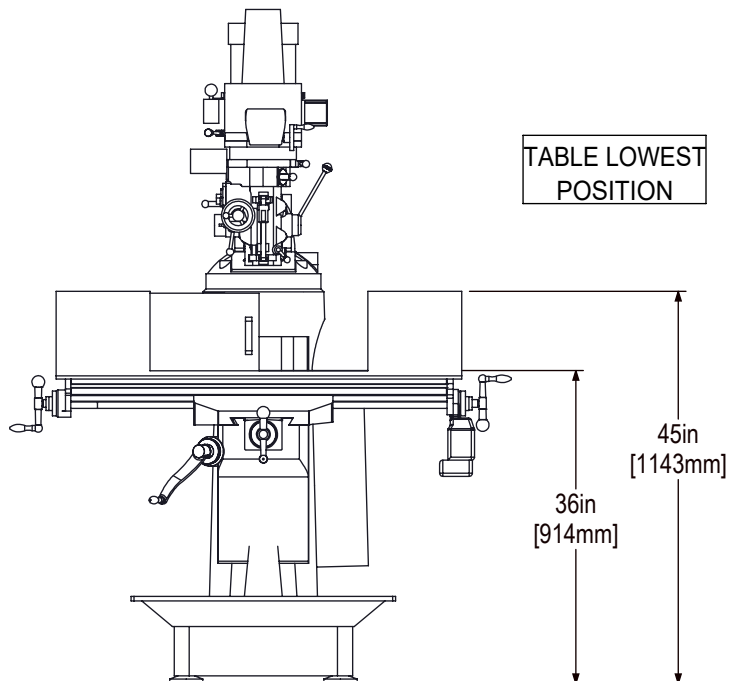

TABLE SIZE:
9in X 49in
229mm X 1245mm

X-AXIS TRAVEL
32.7in [831mm]

RAM TRAVEL
15.35in [390mm]

Y-AXIS TRAVEL
12in [305mm]

SIDE VIEW

45 DEGREE TILT
BACK TO FRONT

45 DEGREE TILT
FRONT TO BACK

NOTE: DUE TO CENTER OF ROTATION SPINDLE FACE WILL MOVE ABOVE OR BELOW

FRONT VIEW

45 DEGREE TILT
CENTER TO LEFT

45 DEGREE TILT
CENTER TO RIGHT