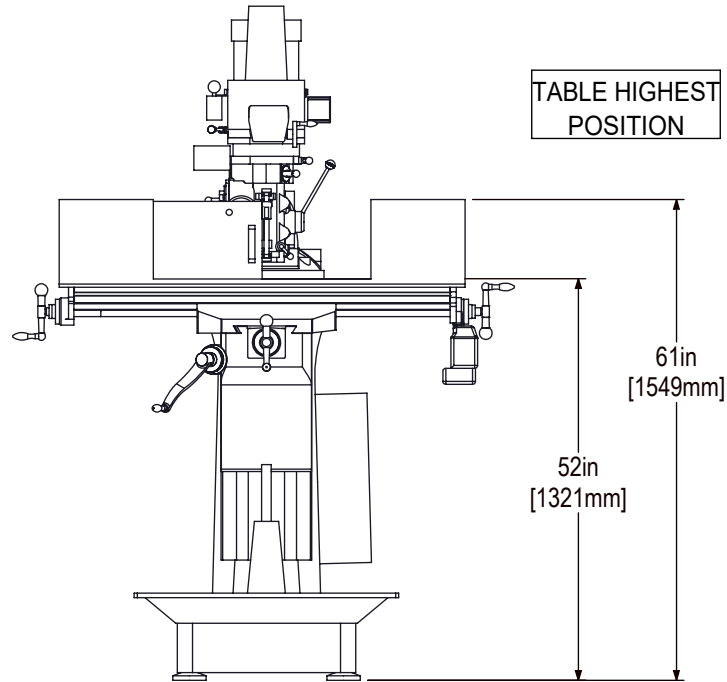

TABLE SIZE:
9in X 49in
229mm X 1245mm

X-AXIS TRAVEL
32.7in [831mm]

RAM TRAVEL
15.35in [390mm]

Y-AXIS TRAVEL
12in [305mm]

SIDE VIEW

45 DEGREE TILT
BACK TO FRONT

45 DEGREE TILT
FRONT TO BACK

NOTE: DUE TO CENTER OF ROTATION SPINDLE FACE WILL MOVE ABOVE OR BELOW

FRONT VIEW

45 DEGREE TILT
CENTER TO LEFT

45 DEGREE TILT
CENTER TO RIGHT