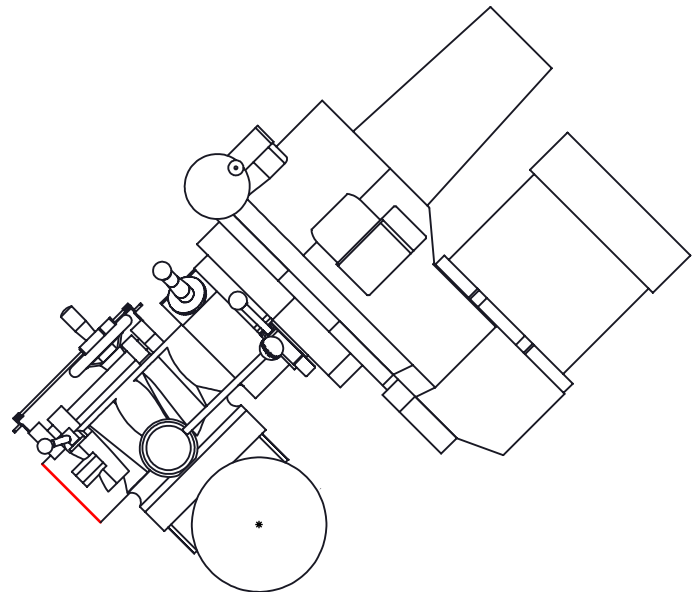

TABLE SIZE:
9in X 49in
229mm X 1245mm

X-AXIS TRAVEL
32.7in [831mm]

RAM TRAVEL
15.35in [390mm]

Y-AXIS TRAVEL
12in [305mm]

SIDE VIEW

45 DEGREE TILT
BACK TO FRONT

45 DEGREE TILT
FRONT TO BACK

NOTE: DUE TO CENTER OF ROTATION SPINDLE FACE WILL MOVE ABOVE OR BELOW

FRONT VIEW

45 DEGREE TILT
CENTER TO LEFT

45 DEGREE TILT
CENTER TO RIGHT