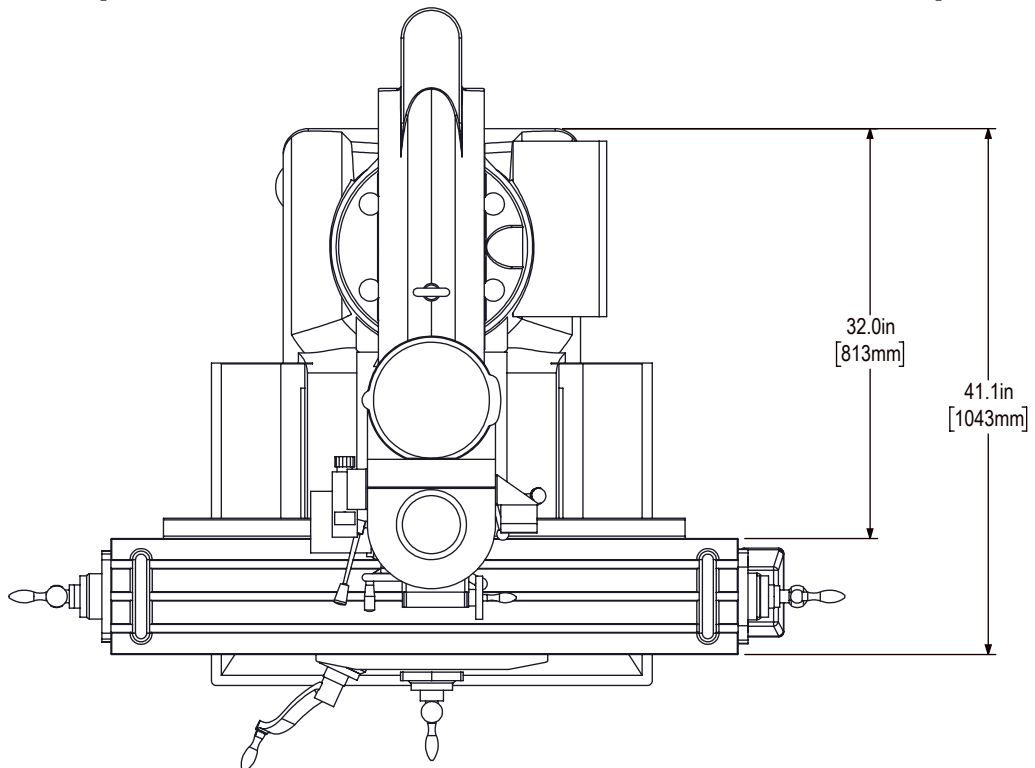

TABLE SIZE:
9in X 49in
229mm X 1245mm

X-AXIS TRAVEL
32.7in [831mm]

RAM TRAVEL
15.35in [390mm]

Y-AXIS TRAVEL
12in [305mm]

SIDE VIEW

45 DEGREE TILT
BACK TO FRONT

45 DEGREE TILT
FRONT TO BACK

NOTE: DUE TO CENTER OF ROTATION SPINDLE FACE WILL MOVE ABOVE OR BELOW

FRONT VIEW

45 DEGREE TILT
CENTER TO LEFT

45 DEGREE TILT
CENTER TO RIGHT