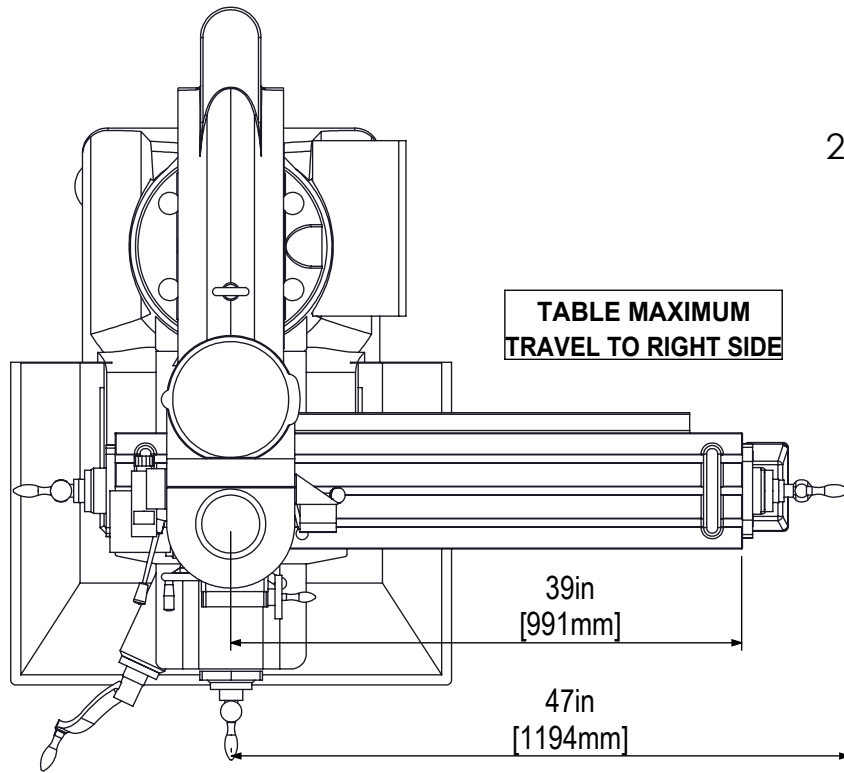

TABLE SIZE:
9in X 49in
229mm X 1245mm

X-AXIS TRAVEL
32.7in [831mm]

RAM TRAVEL
15.35in [390mm]

Y-AXIS TRAVEL
12in [305mm]

SIDE VIEW

45 DEGREE TILT
BACK TO FRONT

45 DEGREE TILT
FRONT TO BACK

NOTE: DUE TO CENTER OF ROTATION SPINDLE FACE WILL MOVE ABOVE OR BELOW

FRONT VIEW

45 DEGREE TILT
CENTER TO LEFT

45 DEGREE TILT
CENTER TO RIGHT