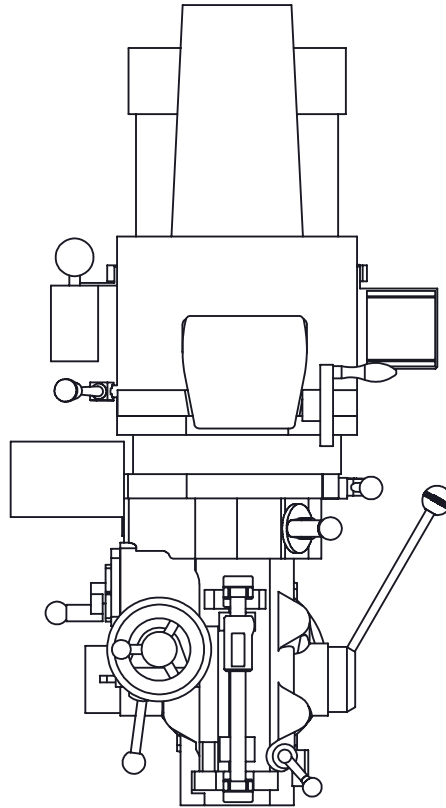

TABLE SIZE:
9in X 49in
229mm X 1245mm

X-AXIS TRAVEL
32.7in [831mm]

RAM TRAVEL
15.35in [390mm]

Y-AXIS TRAVEL
12in [305mm]

SIDE VIEW

45 DEGREE TILT
BACK TO FRONT

45 DEGREE TILT
FRONT TO BACK

NOTE: DUE TO CENTER OF ROTATION SPINDLE FACE WILL MOVE ABOVE OR BELOW

FRONT VIEW

45 DEGREE TILT
CENTER TO LEFT

45 DEGREE TILT
CENTER TO RIGHT