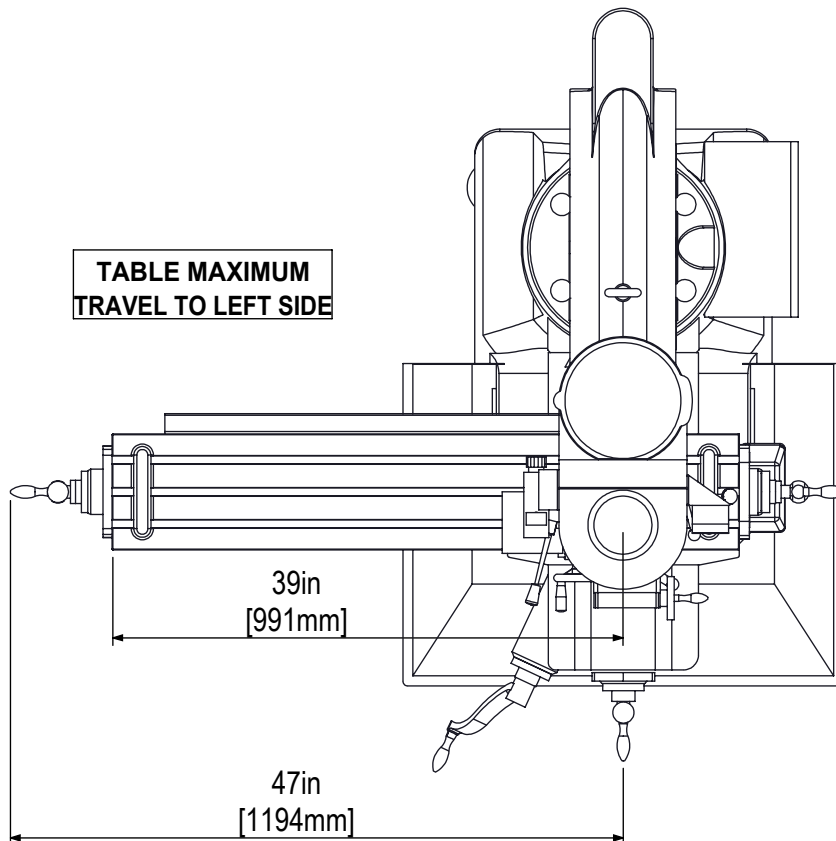

TABLE SIZE:
9in X 49in
229mm X 1245mm

X-AXIS TRAVEL
32.7in [831mm]

RAM TRAVEL
15.35in [390mm]

Y-AXIS TRAVEL
12in [305mm]

SIDE VIEW

45 DEGREE TILT
BACK TO FRONT

45 DEGREE TILT
FRONT TO BACK

NOTE: DUE TO CENTER OF ROTATION SPINDLE FACE WILL MOVE ABOVE OR BELOW

FRONT VIEW

45 DEGREE TILT
CENTER TO LEFT

45 DEGREE TILT
CENTER TO RIGHT