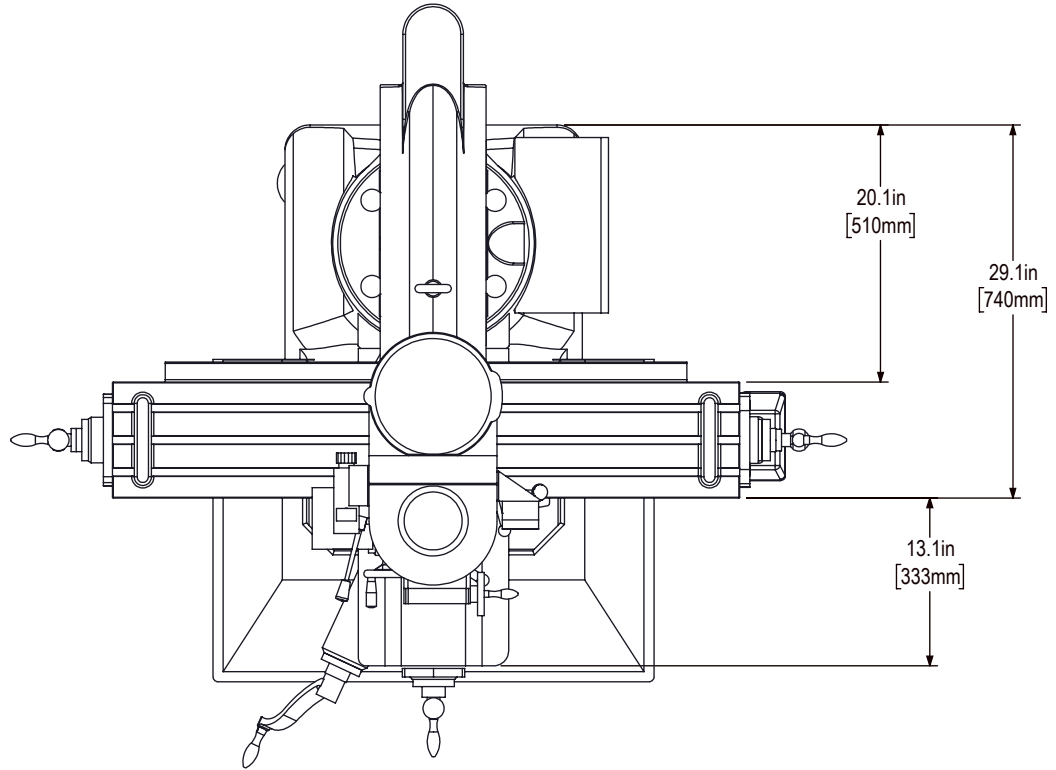

TABLE SIZE:
9in X 49in
229mm X 1245mm

X-AXIS TRAVEL
32.7in [831mm]

RAM TRAVEL
15.35in [390mm]

Y-AXIS TRAVEL
12in [305mm]

SIDE VIEW

45 DEGREE TILT
BACK TO FRONT

45 DEGREE TILT
FRONT TO BACK

NOTE: DUE TO CENTER OF ROTATION SPINDLE FACE WILL MOVE ABOVE OR BELOW

FRONT VIEW

45 DEGREE TILT
CENTER TO LEFT

45 DEGREE TILT
CENTER TO RIGHT