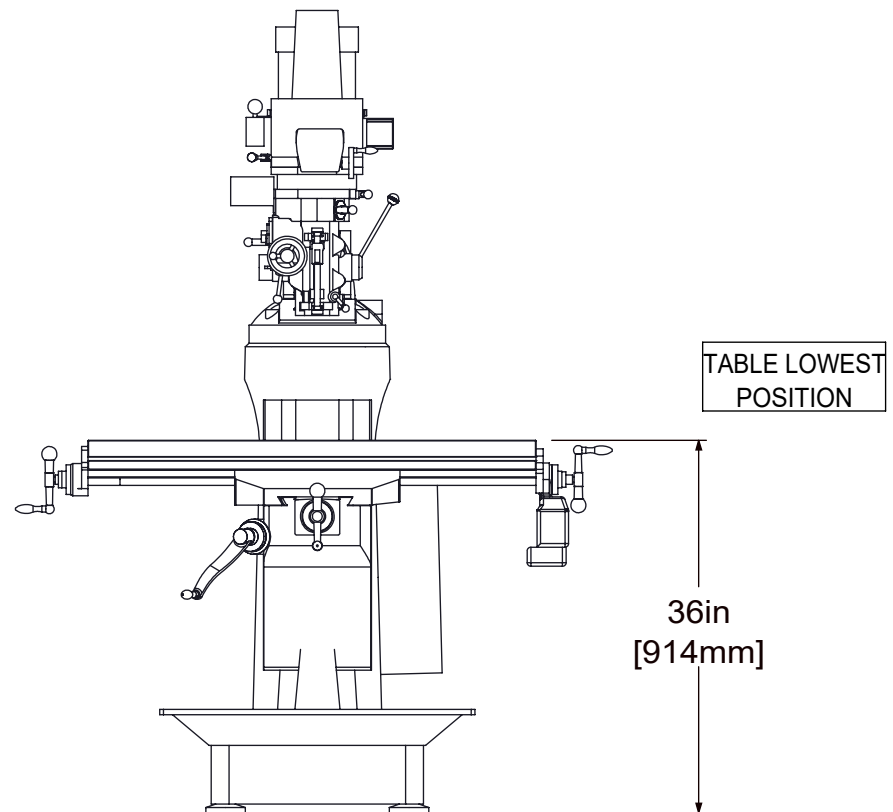

TABLE SIZE:
9in X 49in
229mm X 1245mm

X-AXIS TRAVEL
32.7in [831mm]

RAM TRAVEL
15.35in [390mm]

Y-AXIS TRAVEL
12in [305mm]

SIDE VIEW

45 DEGREE TILT
BACK TO FRONT

45 DEGREE TILT
FRONT TO BACK

NOTE: DUE TO CENTER OF ROTATION SPINDLE FACE WILL MOVE ABOVE OR BELOW

FRONT VIEW

45 DEGREE TILT
CENTER TO LEFT

45 DEGREE TILT
CENTER TO RIGHT