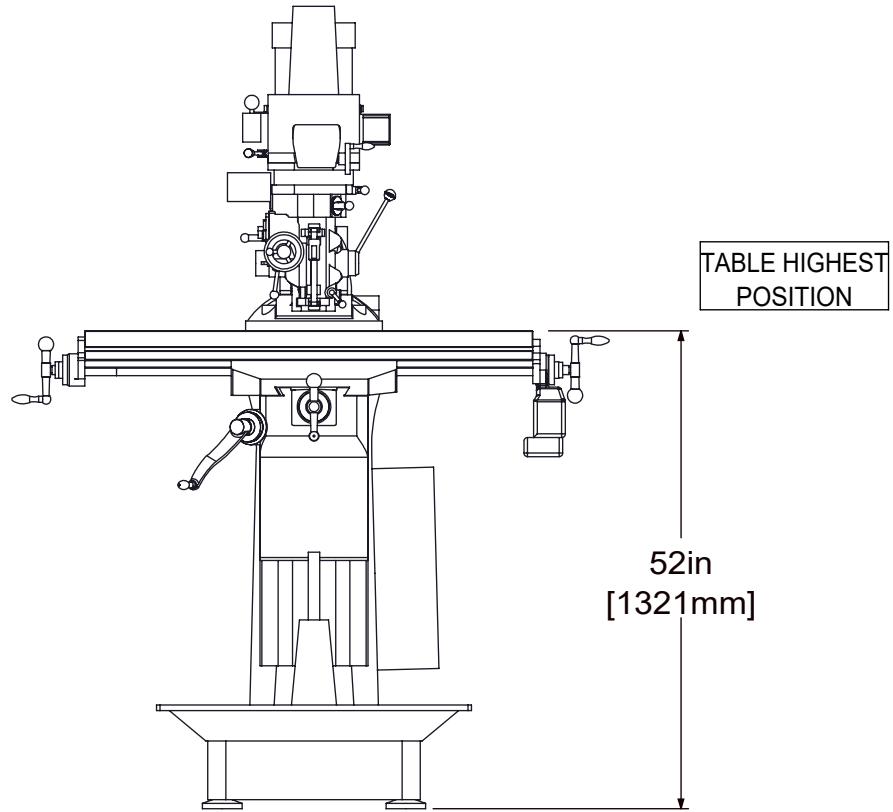

TABLE SIZE:
9in X 49in
229mm X 1245mm

X-AXIS TRAVEL
32.7in [831mm]

RAM TRAVEL
15.35in [390mm]

Y-AXIS TRAVEL
12in [305mm]

SIDE VIEW

45 DEGREE TILT
BACK TO FRONT

45 DEGREE TILT
FRONT TO BACK

NOTE: DUE TO CENTER OF ROTATION SPINDLE FACE WILL MOVE ABOVE OR BELOW

FRONT VIEW

45 DEGREE TILT
CENTER TO LEFT

45 DEGREE TILT
CENTER TO RIGHT