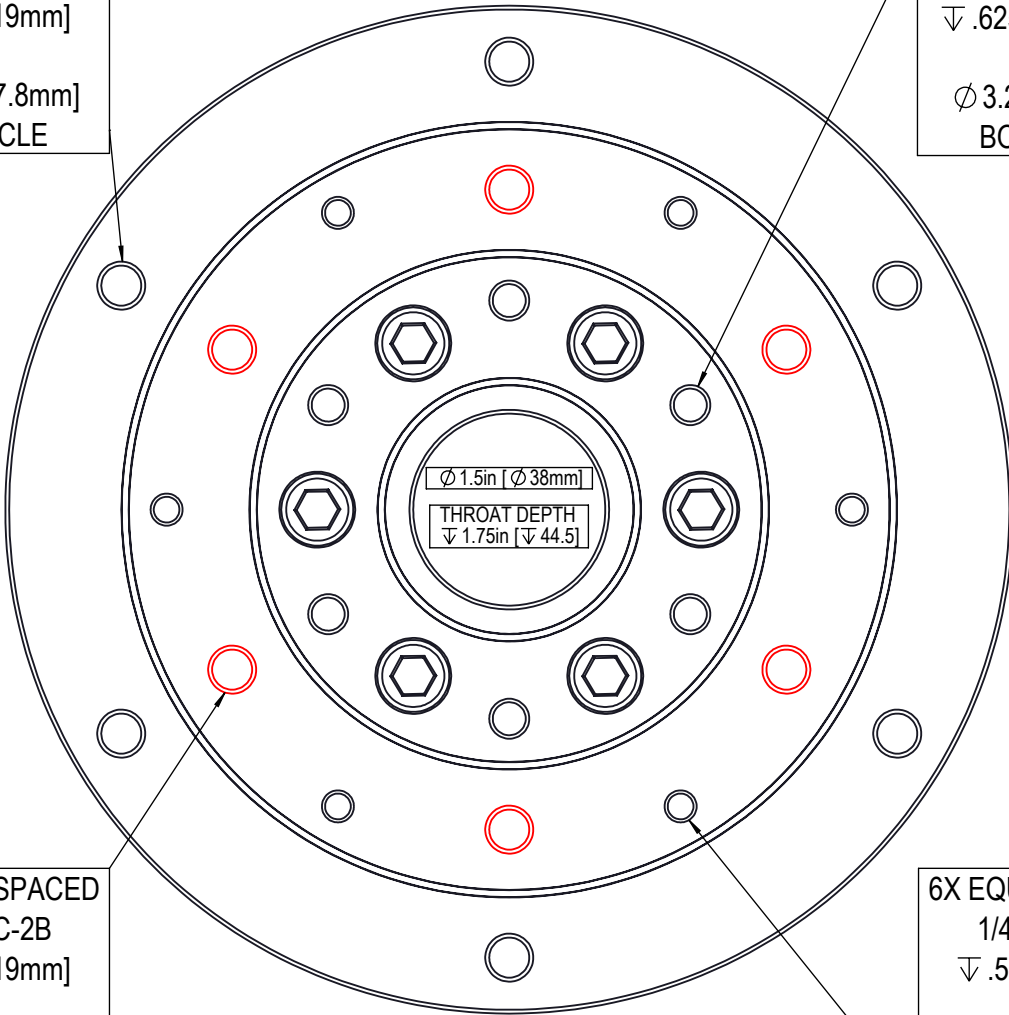

FRONT VIEW

LEFT SIDE VIEW

BOTTOM VIEW

INCLUDED TOE CLAMP KIT

4 TOE CLAMPS
—
4 BOLT SETS

TOP VIEW

6X EQUALLY SPACED
3/8-16 UNC-2B
▽ .75in [▽ 19mm]
∅ 7in [∅ 177.8mm]
BOLT CIRCLE

6X EQUALLY SPACED
5/16-18 UNC-2B
▽ .625in [▽ 15.8mm]
∅ 3.27in [∅ 83mm]
BOLT CIRCLE

6X EQUALLY SPACED
3/8-16 UNC-2B
▽ .75in [▽ 19mm]
∅ 5in [∅ 127mm]
BOLT CIRCLE

6X EQUALLY SPACED
1/4-20 UNC-2B
▽ .5in [▽ 12.7mm]
∅ 5.35in [∅ 136mm]
BOLT CIRCLE

SIDE VIEW