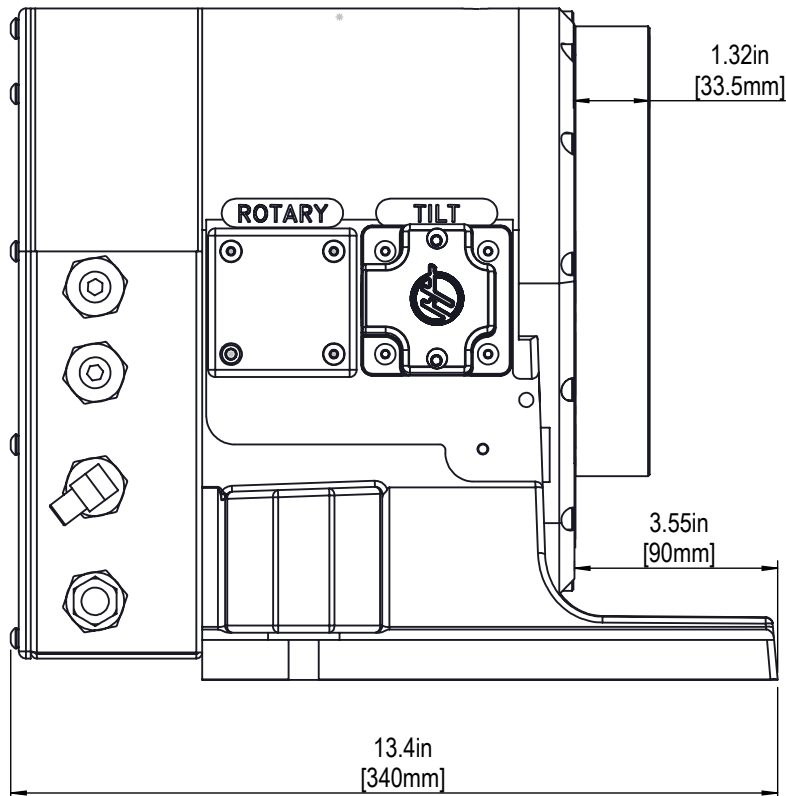

FRONT VIEW

LEFT SIDE VIEW

BOTTOM VIEW

INCLUDED TOE CLAMP KIT

4 TOE CLAMPS
—
4 BOLT SETS

TOP VIEW

6X EQUALLY SPACED
3/8-16 UNC-2B
▽ .75in [▽ 19mm]
∅ 7in [∅ 177.8mm]
BOLT CIRCLE

6X EQUALLY SPACED
5/16-18 UNC-2B
▽ .625in [▽ 15.8mm]
∅ 3.27in [∅ 83mm]
BOLT CIRCLE

6X EQUALLY SPACED
3/8-16 UNC-2B
▽ .75in [▽ 19mm]
∅ 5in [∅ 127mm]
BOLT CIRCLE

6X EQUALLY SPACED
1/4-20 UNC-2B
▽ .5in [▽ 12.7mm]
∅ 5.35in [∅ 136mm]
BOLT CIRCLE

SIDE VIEW