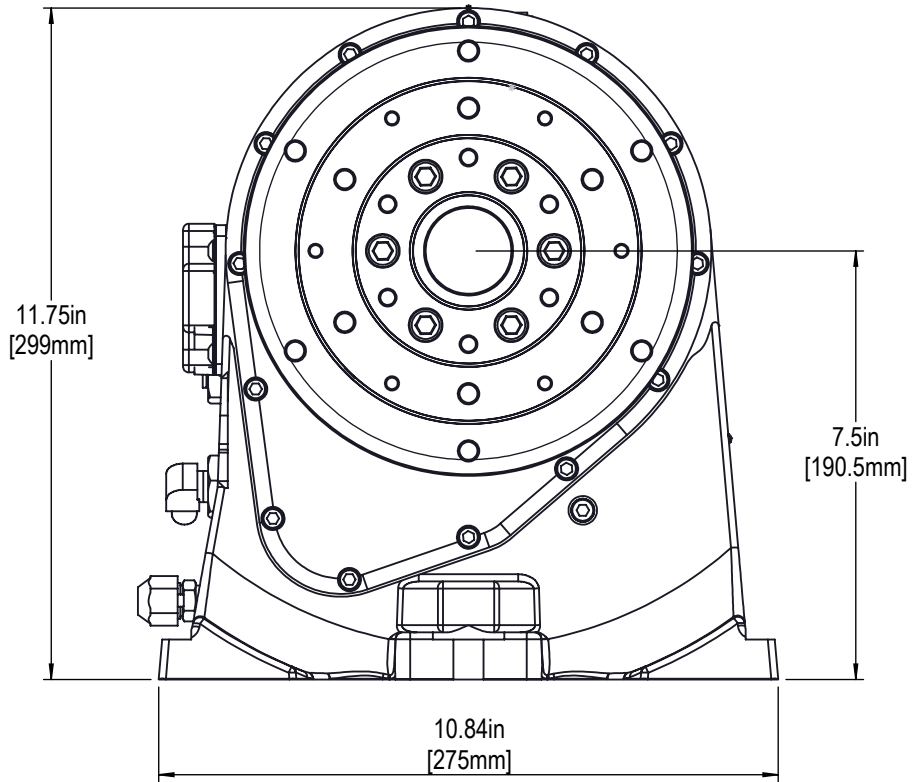

FRONT VIEW

LEFT SIDE VIEW

BOTTOM VIEW

INCLUDED TOE CLAMP KIT

4 TOE CLAMPS
—
4 BOLT SETS

TOP VIEW

6X EQUALLY SPACED
3/8-16 UNC-2B
▽ .75in [▽ 19mm]
∅ 7in [∅ 177.8mm]
BOLT CIRCLE

6X EQUALLY SPACED
5/16-18 UNC-2B
▽ .625in [▽ 15.8mm]
∅ 3.27in [∅ 83mm]
BOLT CIRCLE

6X EQUALLY SPACED
3/8-16 UNC-2B
▽ .75in [▽ 19mm]
∅ 5in [∅ 127mm]
BOLT CIRCLE

6X EQUALLY SPACED
1/4-20 UNC-2B
▽ .5in [▽ 12.7mm]
∅ 5.35in [∅ 136mm]
BOLT CIRCLE

SIDE VIEW