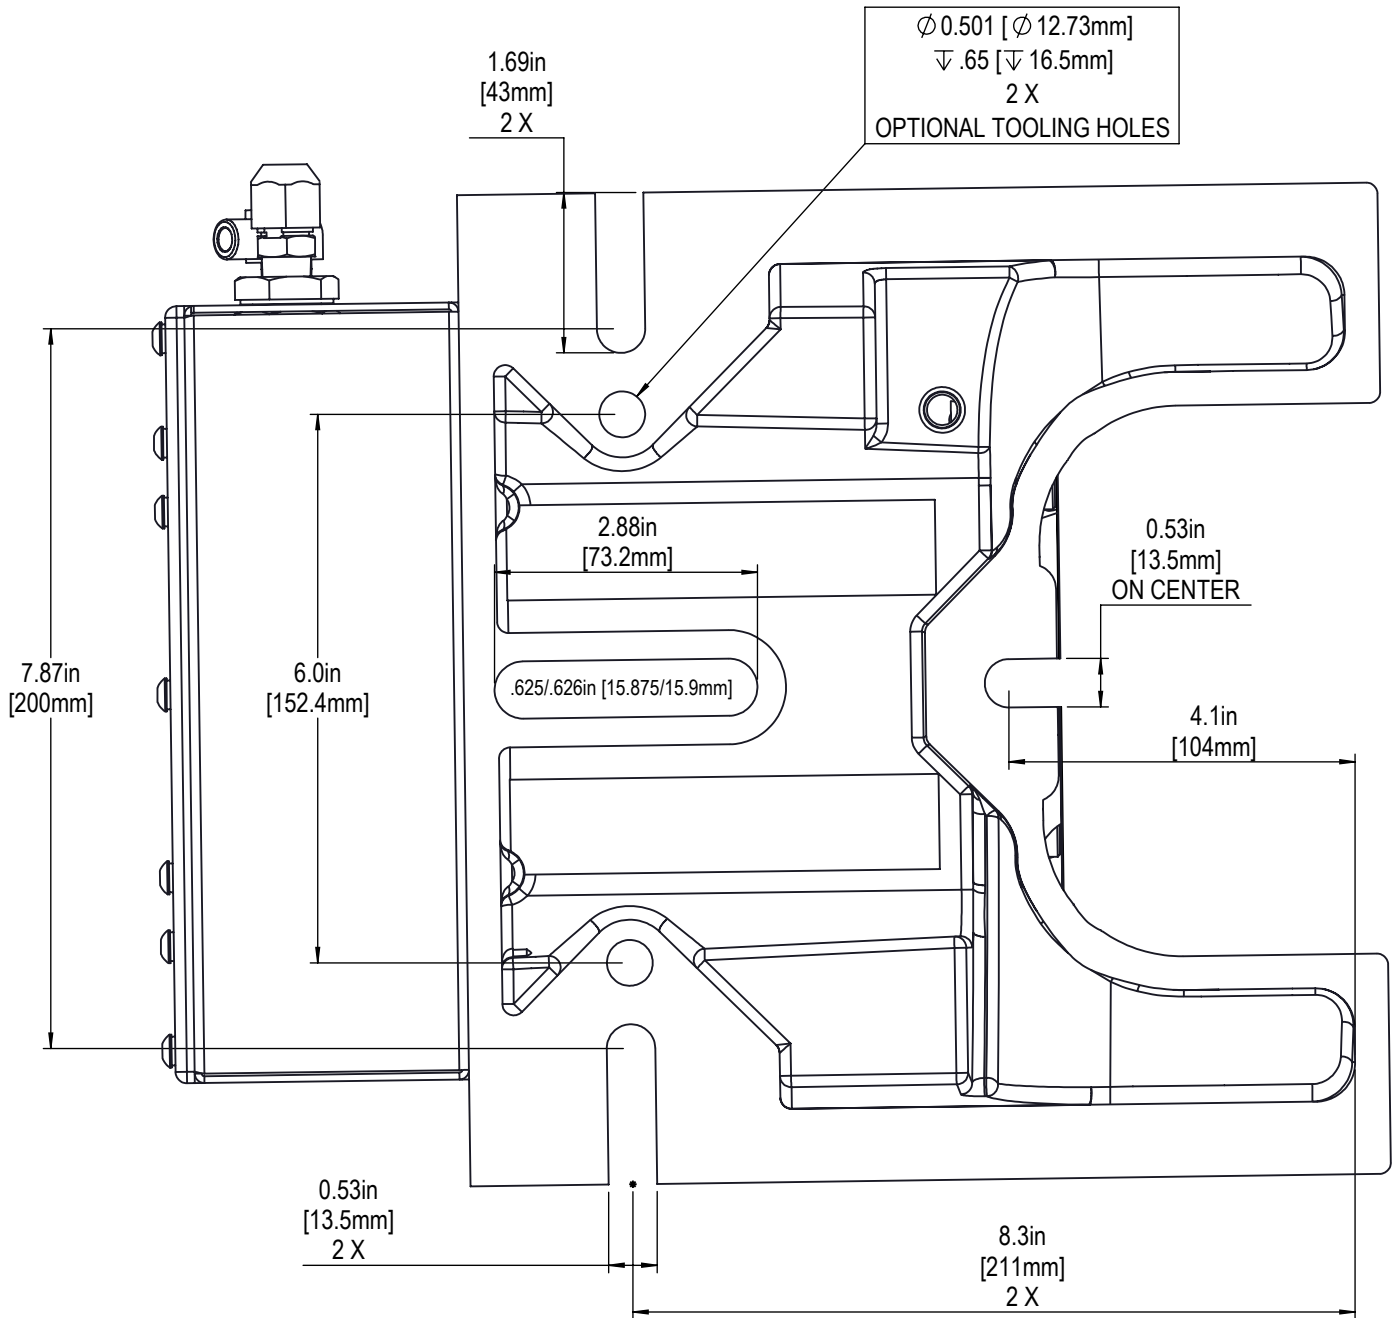

FRONT VIEW

LEFT SIDE VIEW

BOTTOM VIEW

INCLUDED TOE CLAMP KIT

4 TOE CLAMPS
—
4 BOLT SETS

TOP VIEW

6X EQUALLY SPACED
3/8-16 UNC-2B
▽ .75in [▽ 19mm]
∅ 7in [∅ 177.8mm]
BOLT CIRCLE

6X EQUALLY SPACED
5/16-18 UNC-2B
▽ .625in [▽ 15.8mm]
∅ 3.27in [∅ 83mm]
BOLT CIRCLE

6X EQUALLY SPACED
3/8-16 UNC-2B
▽ .75in [▽ 19mm]
∅ 5in [∅ 127mm]
BOLT CIRCLE

6X EQUALLY SPACED
1/4-20 UNC-2B
▽ .5in [▽ 12.7mm]
∅ 5.35in [∅ 136mm]
BOLT CIRCLE

SIDE VIEW