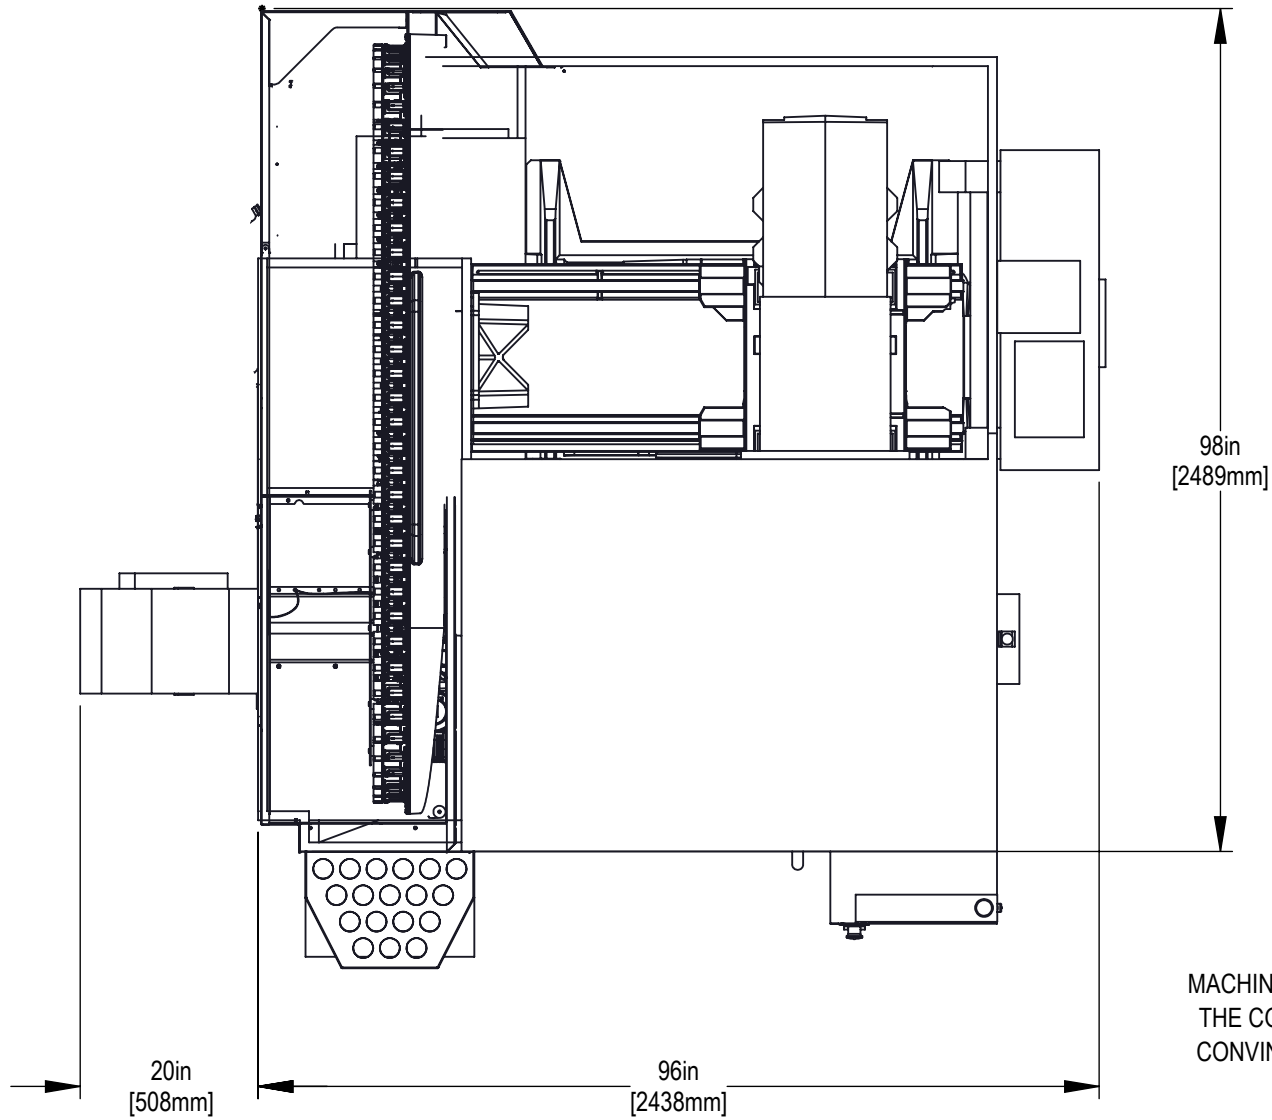

NO COOLANT
TANK SHOWN
FOR SHIPPING
DIMENSIONS
PURPOSES

STANDARD CHIP
CONVEYOR SHOWN
IN NORMAL SHIPPING
LOCATION

MACHINE SHIPS WITHOUT
THE CONTROL AND THE
CONVINIENCE PACKAGE

LEFT SIDE VIEW

100in
[2540mm]

LEVELING PADS REMOVED FOR ACTUAL SHIPPING HEIGHT