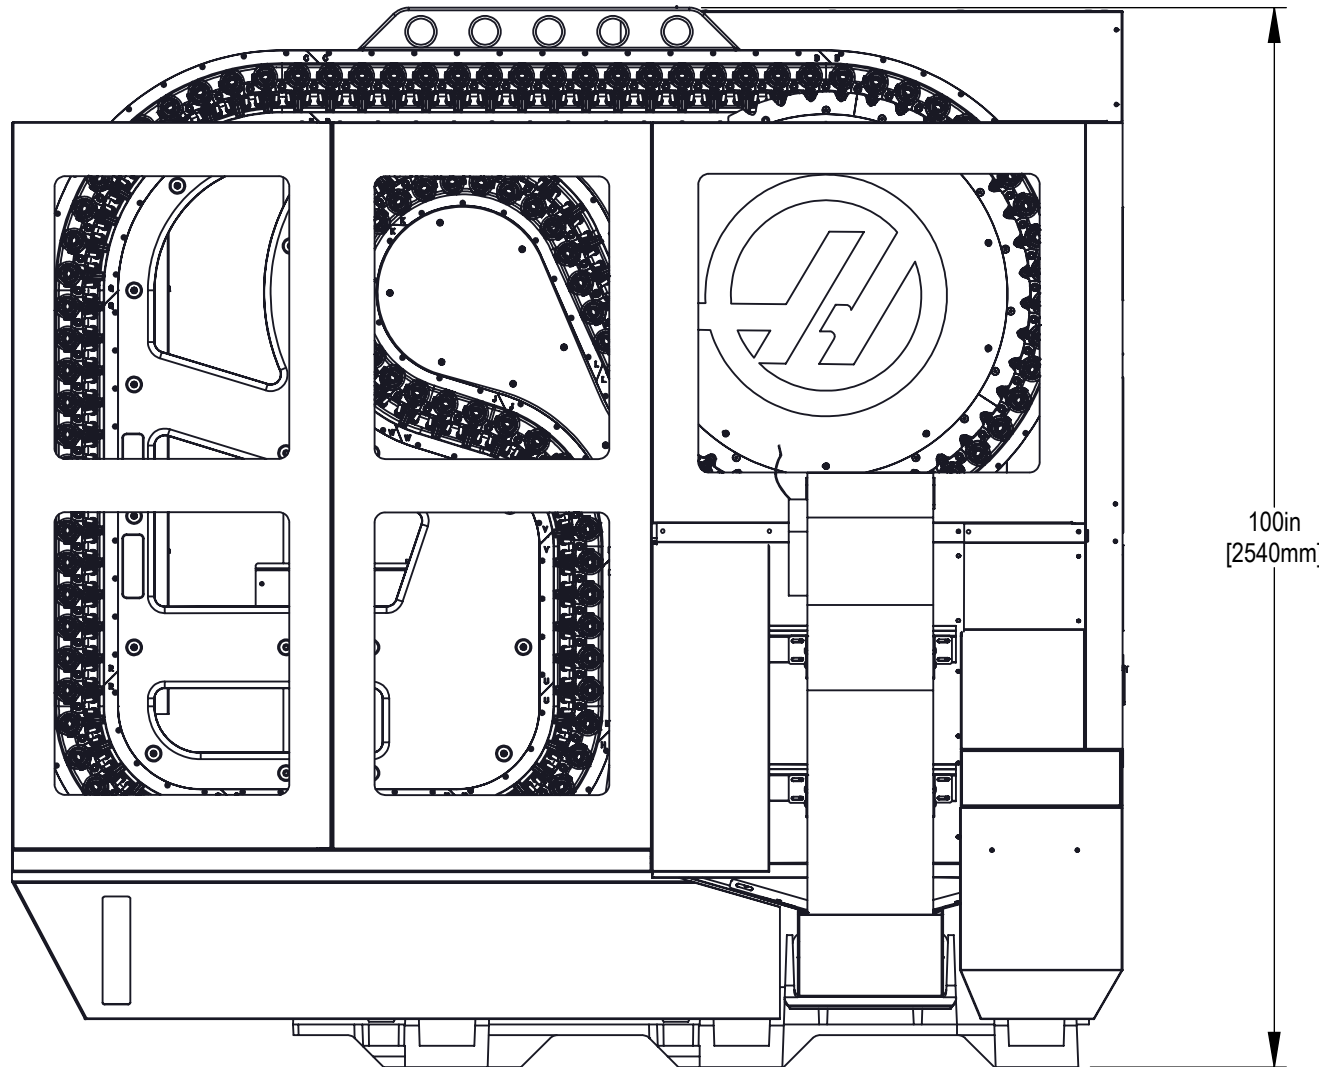

NO COOLANT
TANK SHOWN
FOR SHIPPING
DIMENSIONS
PURPOSES

STANDARD CHIP
CONVEYOR SHOWN
IN NORMAL SHIPPING
LOCATION

MACHINE SHIPS WITHOUT
THE CONTROL AND THE
CONVINIENCE PACKAGE

LEFT SIDE VIEW

100in
[2540mm]

LEVELING PADS REMOVED FOR ACTUAL SHIPPING HEIGHT